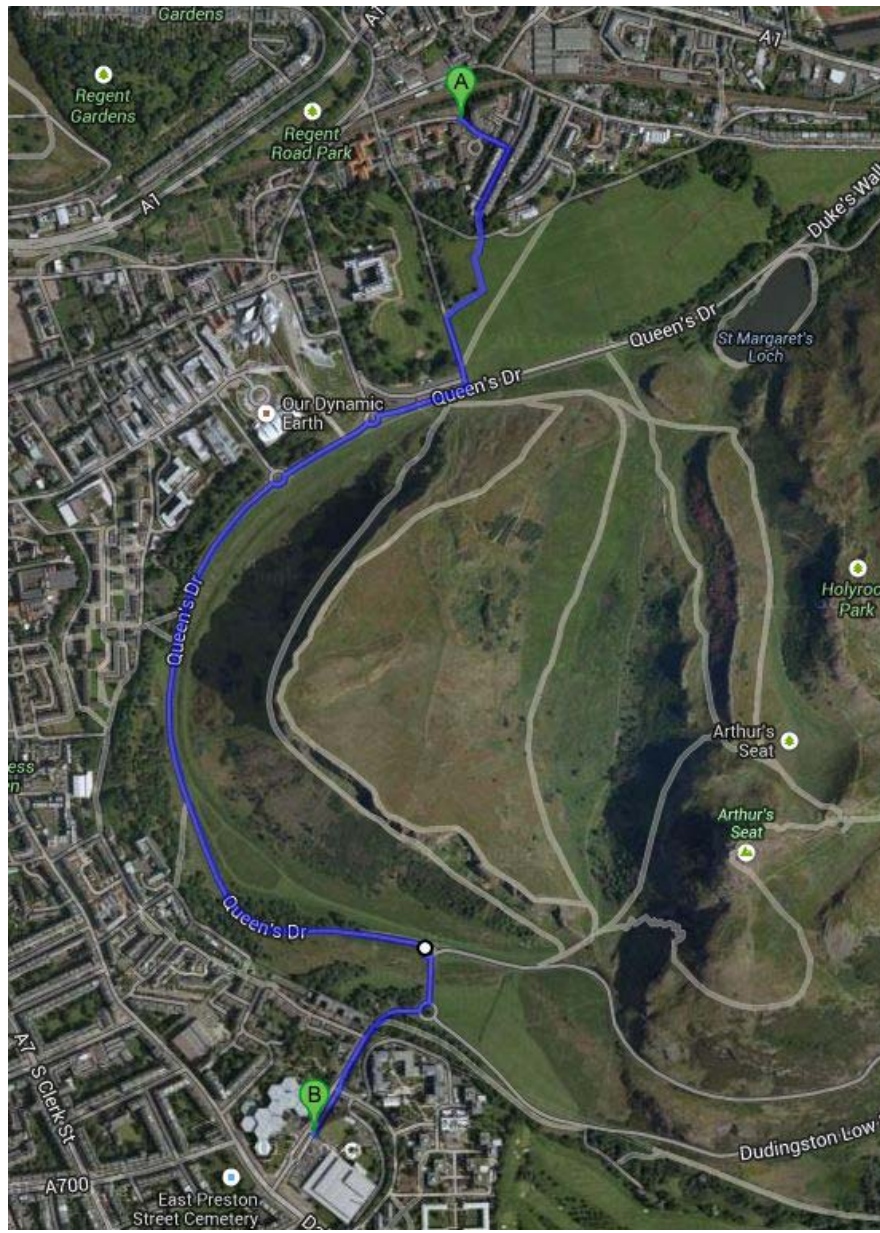

## Walking directions to Commonwealth Pool

### **A** Tytler Gardens

1. Head southeast on Tytler Gardens 66 m
2. Continue onto Milton St 32 m
- ➡ 3. Turn right to stay on Milton St 120 m
- ↙ 4. Slight left toward Queen's Dr 220 m
- ↶ 5. Turn left toward Queen's Dr 130 m
- ➡ 6. Turn right onto Queen's Dr  
Go through 2 roundabouts 1.5 km
- 📍 7. At the roundabout, take the 1st exit 99 m
- 📍 8. At the roundabout, take the 1st exit onto Holyrood Park Rd 300 m

### **B** Holyrood Park Rd