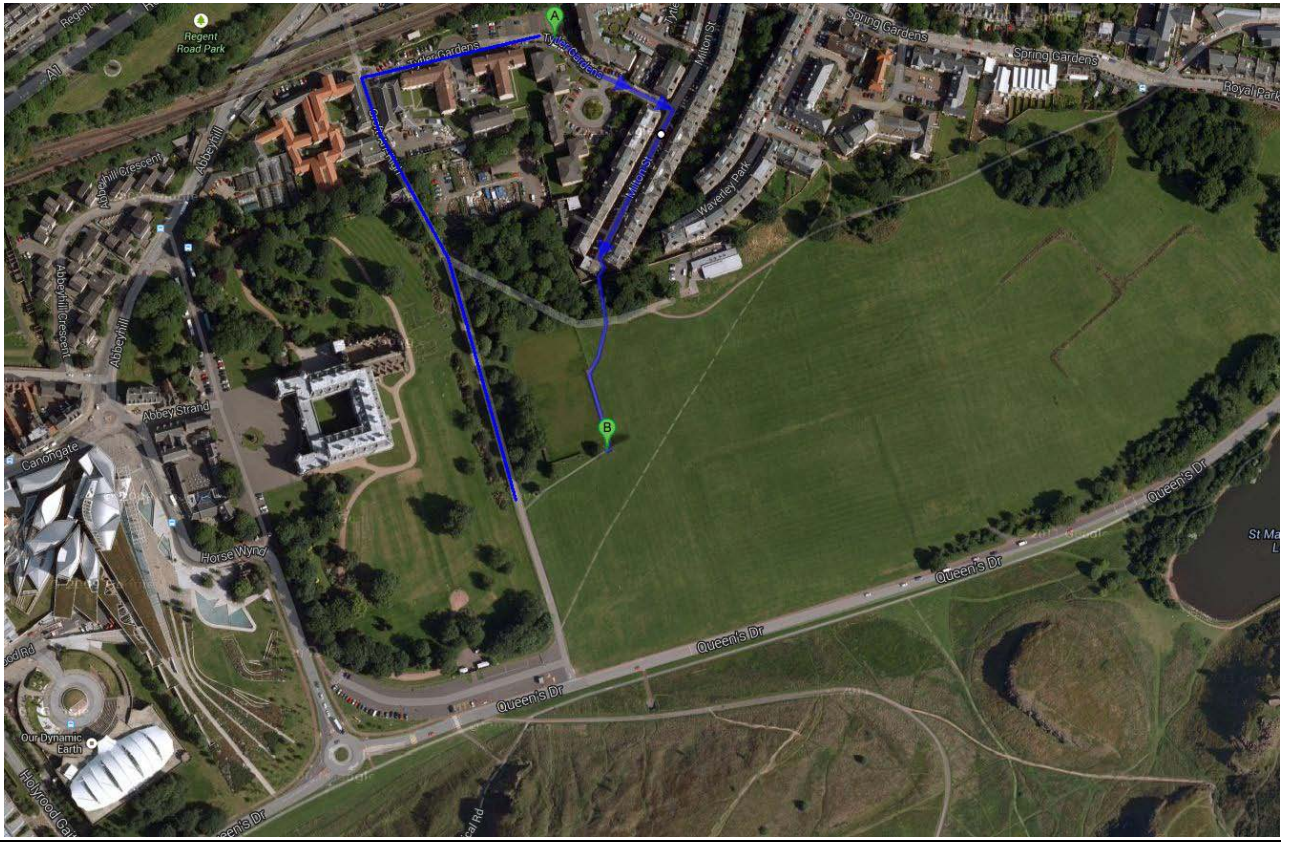

Tytler Gardens Apartment

Walking directions to Holyrood Park

A Tytler Gardens

1. Head southeast on Tytler Gardens 66 m
2. Continue onto Milton St 32 m
3. Turn right to stay on Milton St 120 m
4. Slight left
Destination will be on the left 140 m

B Unknown road

A Tytler Gardens

1. Head west on Tytler Gardens 130 m
2. Slight left toward Croft-An-Righ 15 m
3. Turn left onto Croft-An-Righ 300 m

B Unknown road