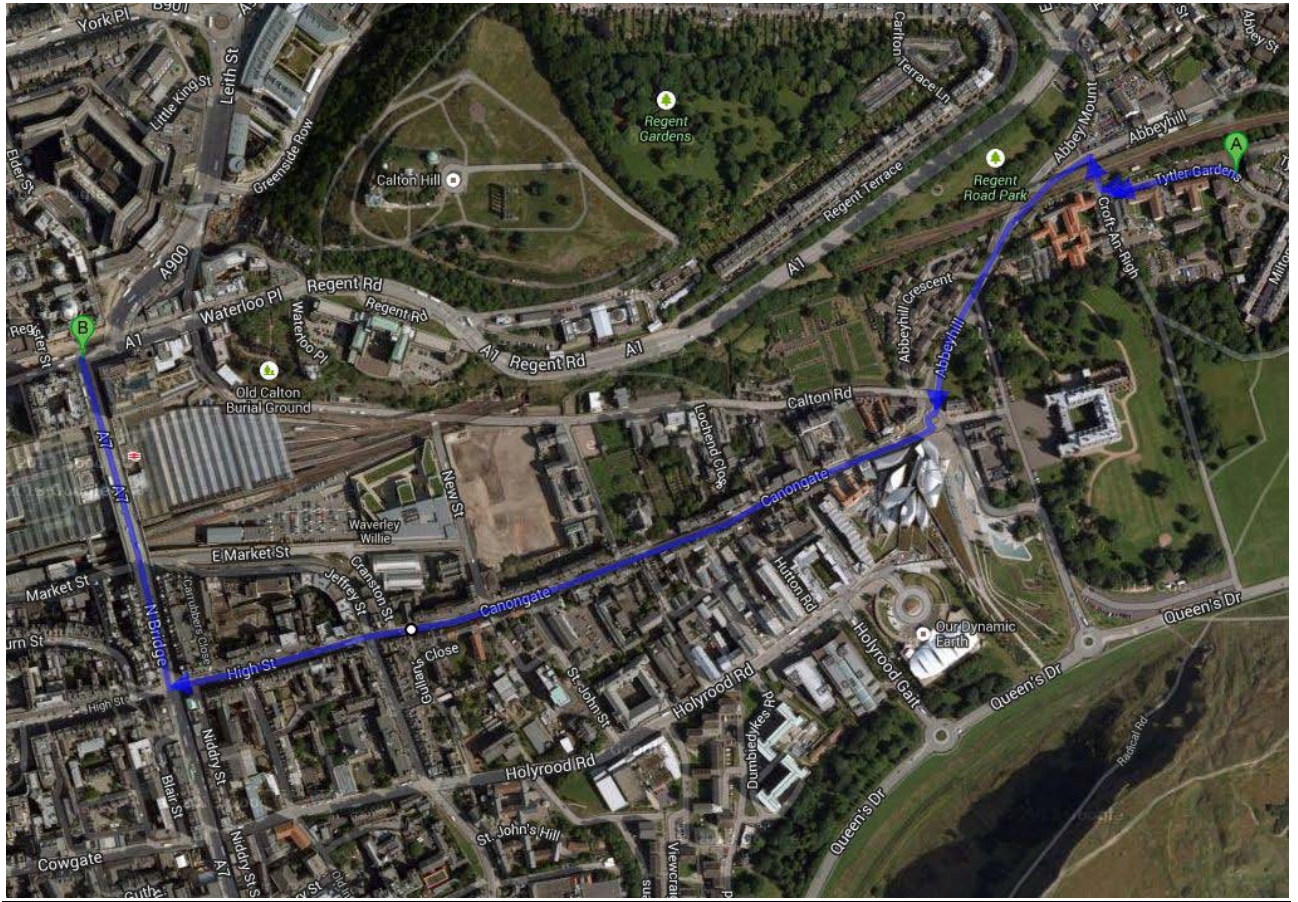

Tytler Gardens Apartment

Walking directions to Princes Street

Tytler Gardens

1. Head northwest on Tytler Gardens

140 m

2. Turn right toward Croft-An-Righ

15 m

3. Turn right onto Croft-An-Righ

38 m

4. Turn left onto Abbeyhill

350 m

5. At the roundabout, take the **1st** exit onto
Canongate/The Royal Mile
Continue to follow The Royal Mile

900 m

6. Turn right onto N Bridge/A7

350 m

Waterloo PI/A1