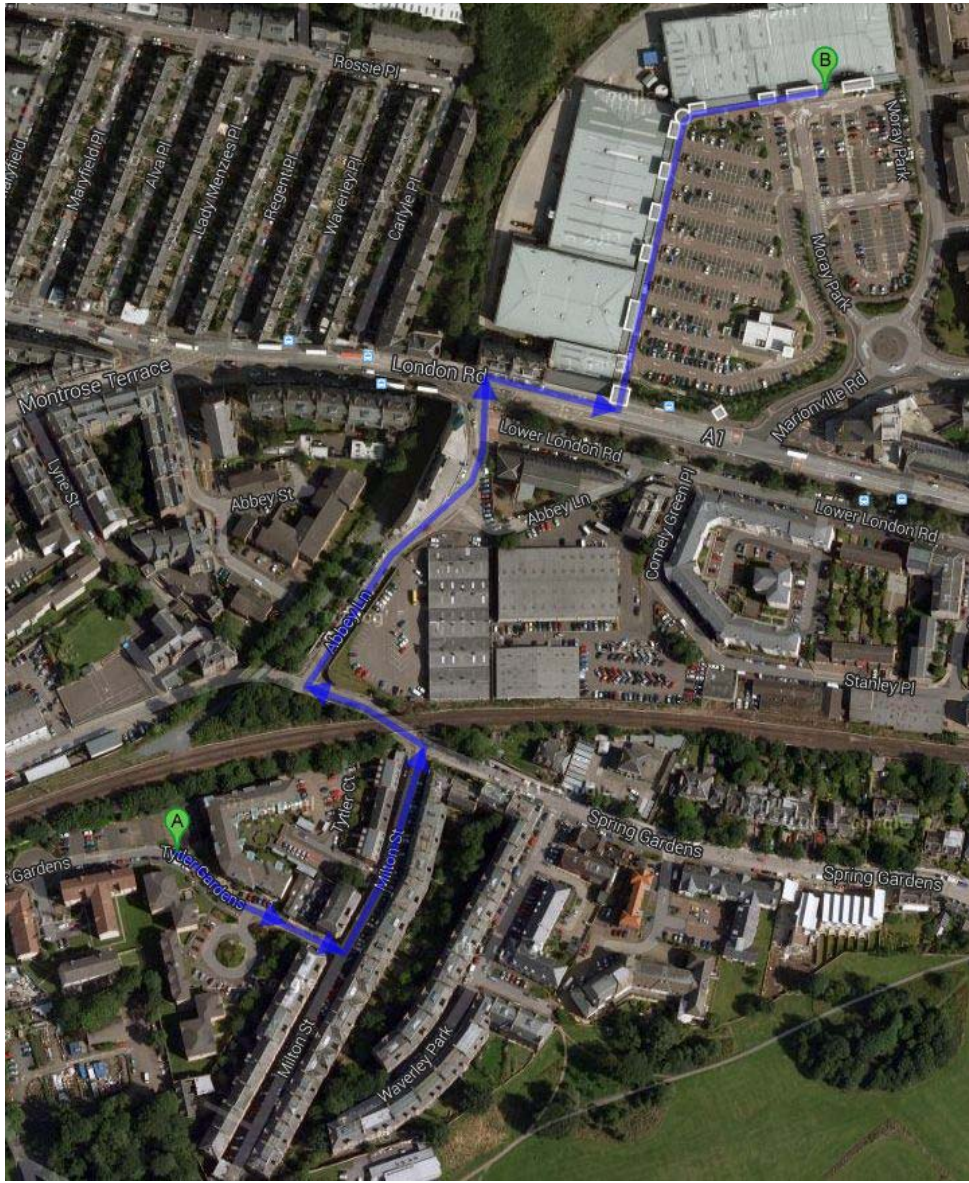

# Tytler Gardens Apartment

## Walking directions to Sainsburys supermarket

- A** Tytler Gardens
1. Head southeast on Tytler Gardens — 66 m
  2. Continue onto Milton St — 32 m
  - ← 3. Turn left to stay on Milton St — 110 m
  - ← 4. Turn left onto Spring Gardens — 66 m
  - 5. Turn right onto Abbey Ln — 190 m
  - 6. Turn right onto London Rd/A1 — 67 m
  - ← 7. Turn left  
Take the stairs — 220 m
- B** Unknown road
-