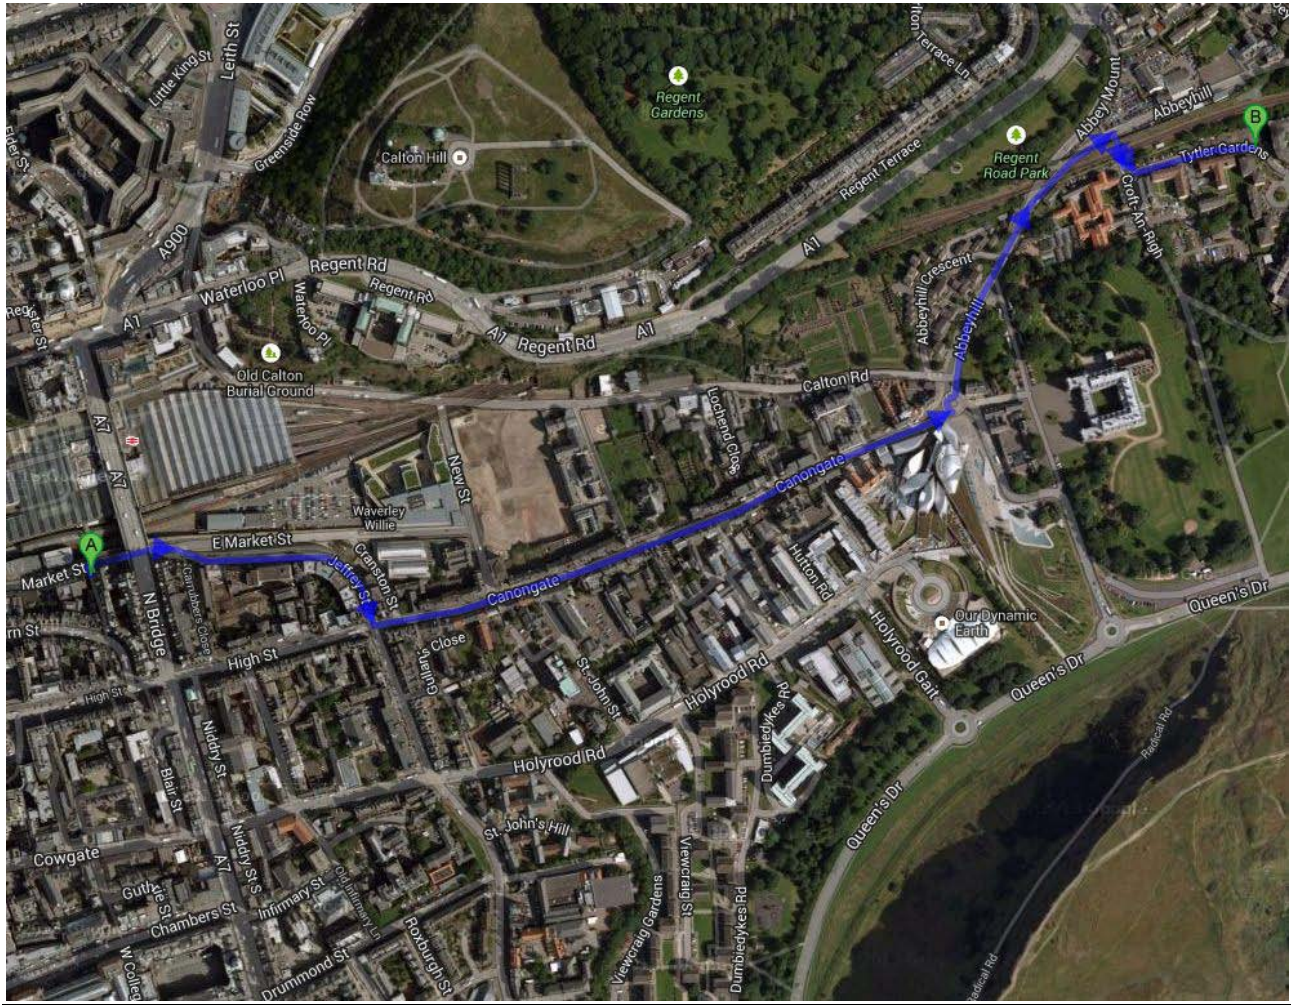

Tytler Gardens Apartment

Walking directions from Waverly Train Station

Walking directions to Tytler Gardens

3D ▶

Unknown road

1. Head northeast on Market St toward Market St
Take the stairs
100 m
2. Slight right onto Jeffrey St
250 m
3. Turn left onto Canongate/The Royal Mile
650 m
4. At the roundabout, take the 1st exit onto Abbeyhill
240 m
5. Slight right to stay on Abbeyhill
120 m
6. Turn right onto Croft-An-Righ
38 m
7. Turn left toward Tytler Gardens
15 m
8. Turn left onto Tytler Gardens
130 m

Tytler Gardens